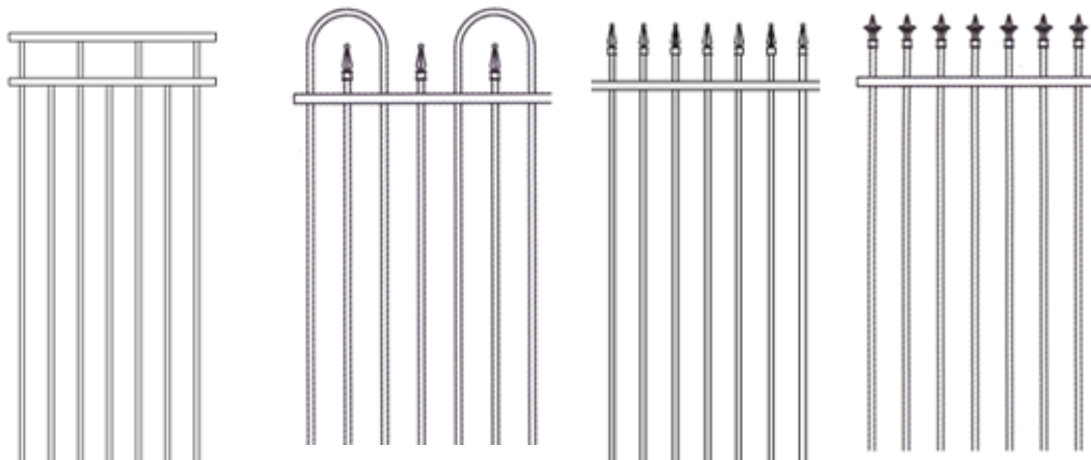

# Modular Iron Fence Styles

Loop Top

Picket Top

Flat Top

Loop Picket

3 Rail Spaced Picket

Spiral Loop

Spiral Top

Triad Top