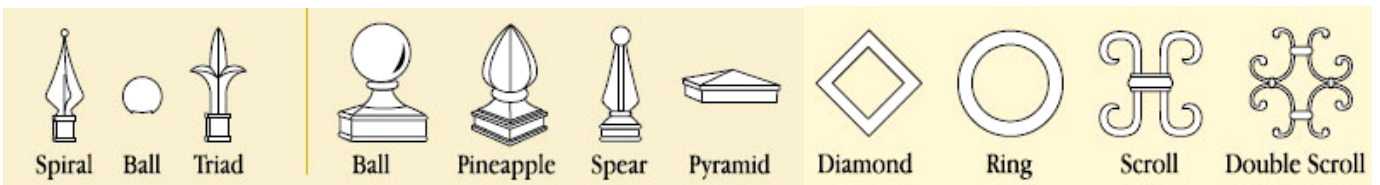

Picket Tops

Post Caps

Rail Accessories

Not all styles available shown. Rail accessories can be used to customize all fence styles